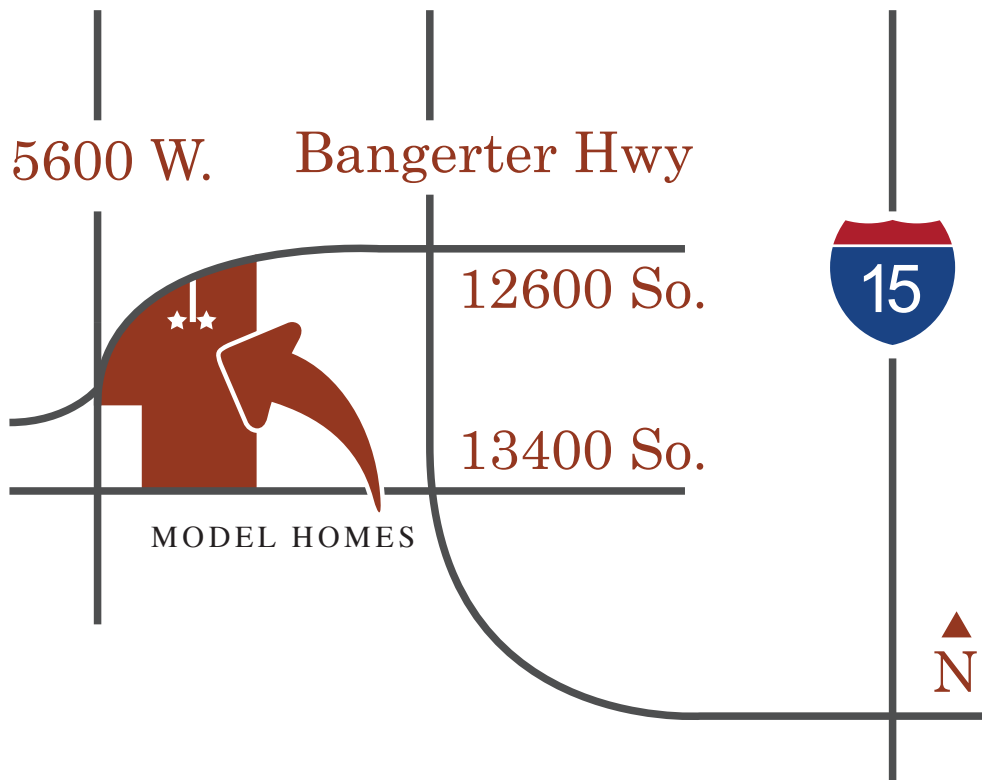

# HERRIMAN

TOWNE CENTER

Herriman Towne Center Model Homes:  
13158 S. Herriman Rose Blvd  
Herriman, UT 84096  
801-461-9751

#### Coming from Salt Lake City (North)

- I-15 Southbound until Bangerter Hwy (Exit 289)
- Head west (Right off I-15) on Bangerter Hwy
- Follow for approx 6 miles until 12600 S.
- Take a left (west) on 12600 S.
- Head west on 12600 S.
- Turn left on Main St.
- Turn left on Herriman Rose Blvd.
- Arrive at our Model Homes

#### Coming from Provo (South)

- I-15 Northbound until Bangerter Hwy (Exit 289)
- Head west (Left off I-15) on Bangerter Hwy
- Follow for approx 6 miles until 12600 S.
- Take a left (west) on 12600 S.
- Head west on 12600 S.
- Turn left on Main St.
- Turn left on Herriman Rose Blvd.
- Arrive at our Model Homes